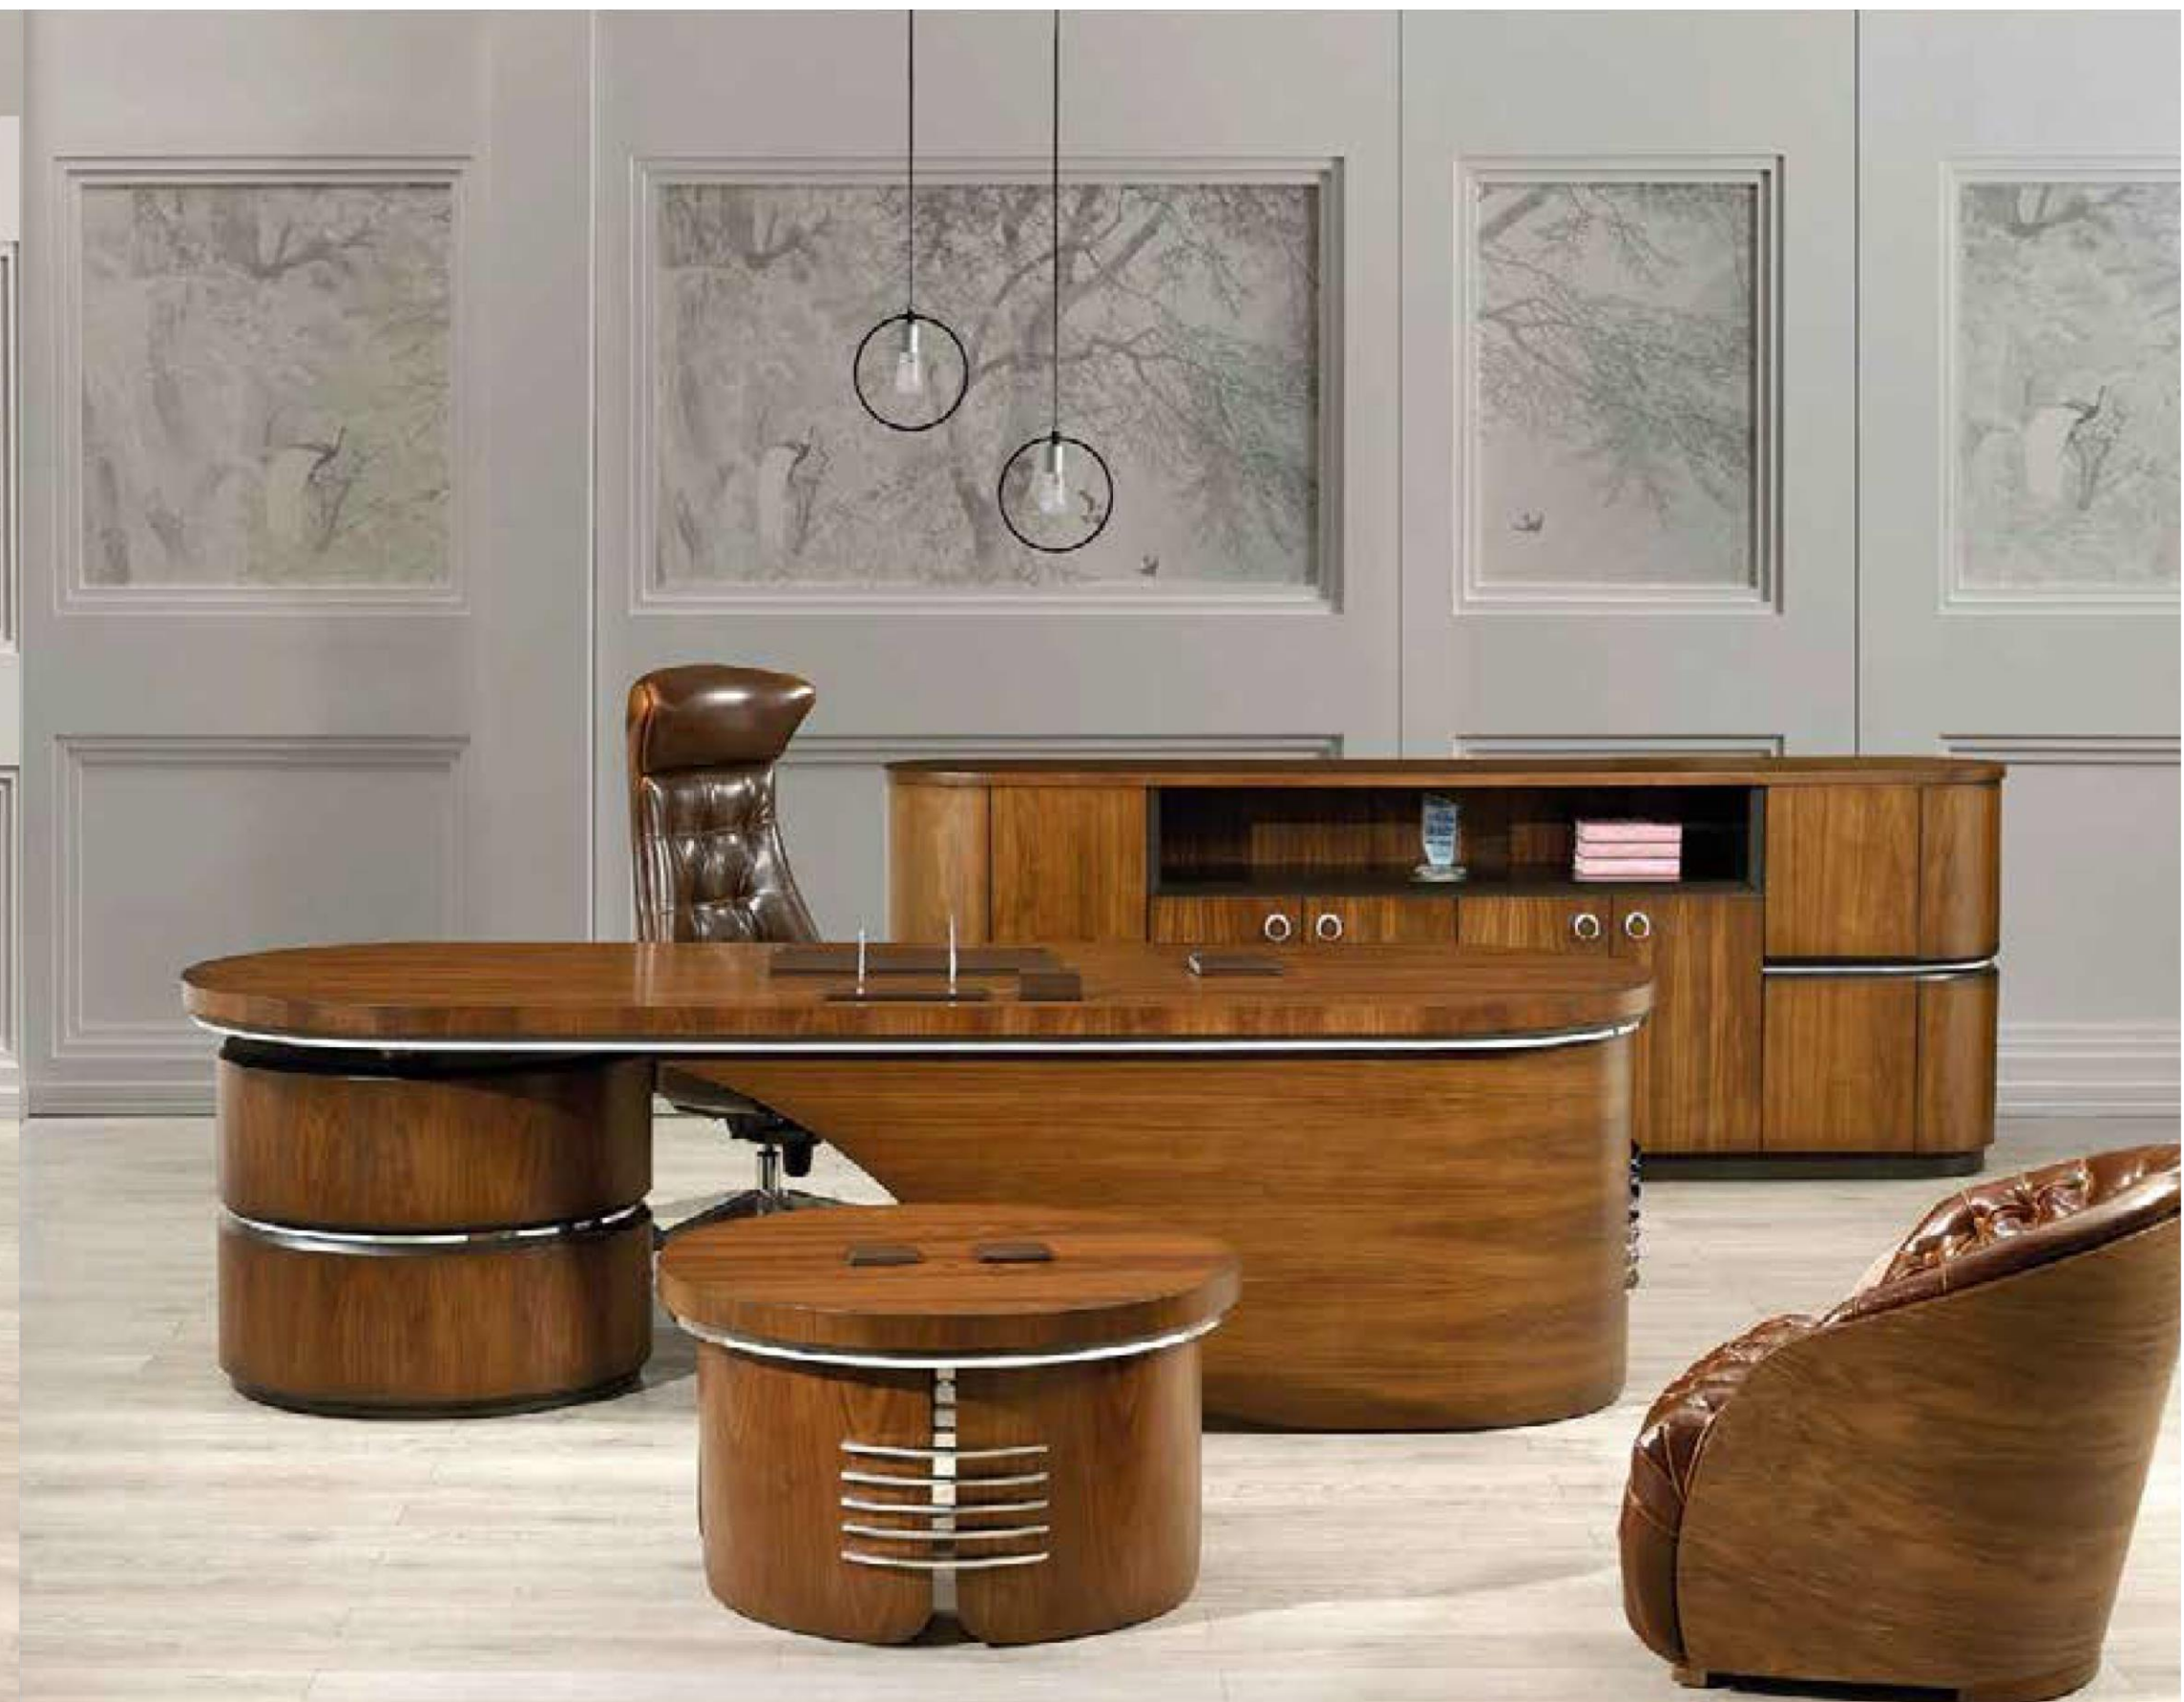

ISTANBUL

Product Code: 0100-V-34
Walnut/Dark Coffee-Chrome

ISTANBUL

Product Code: 0100-V-34

Desk: W:280 / D:105 / H:77

Cabinet: W:280 / D:55 / H:100

Coffee Table: Dia:90 / H:45

Colors: Walnut/Dark Coffee-Chrome