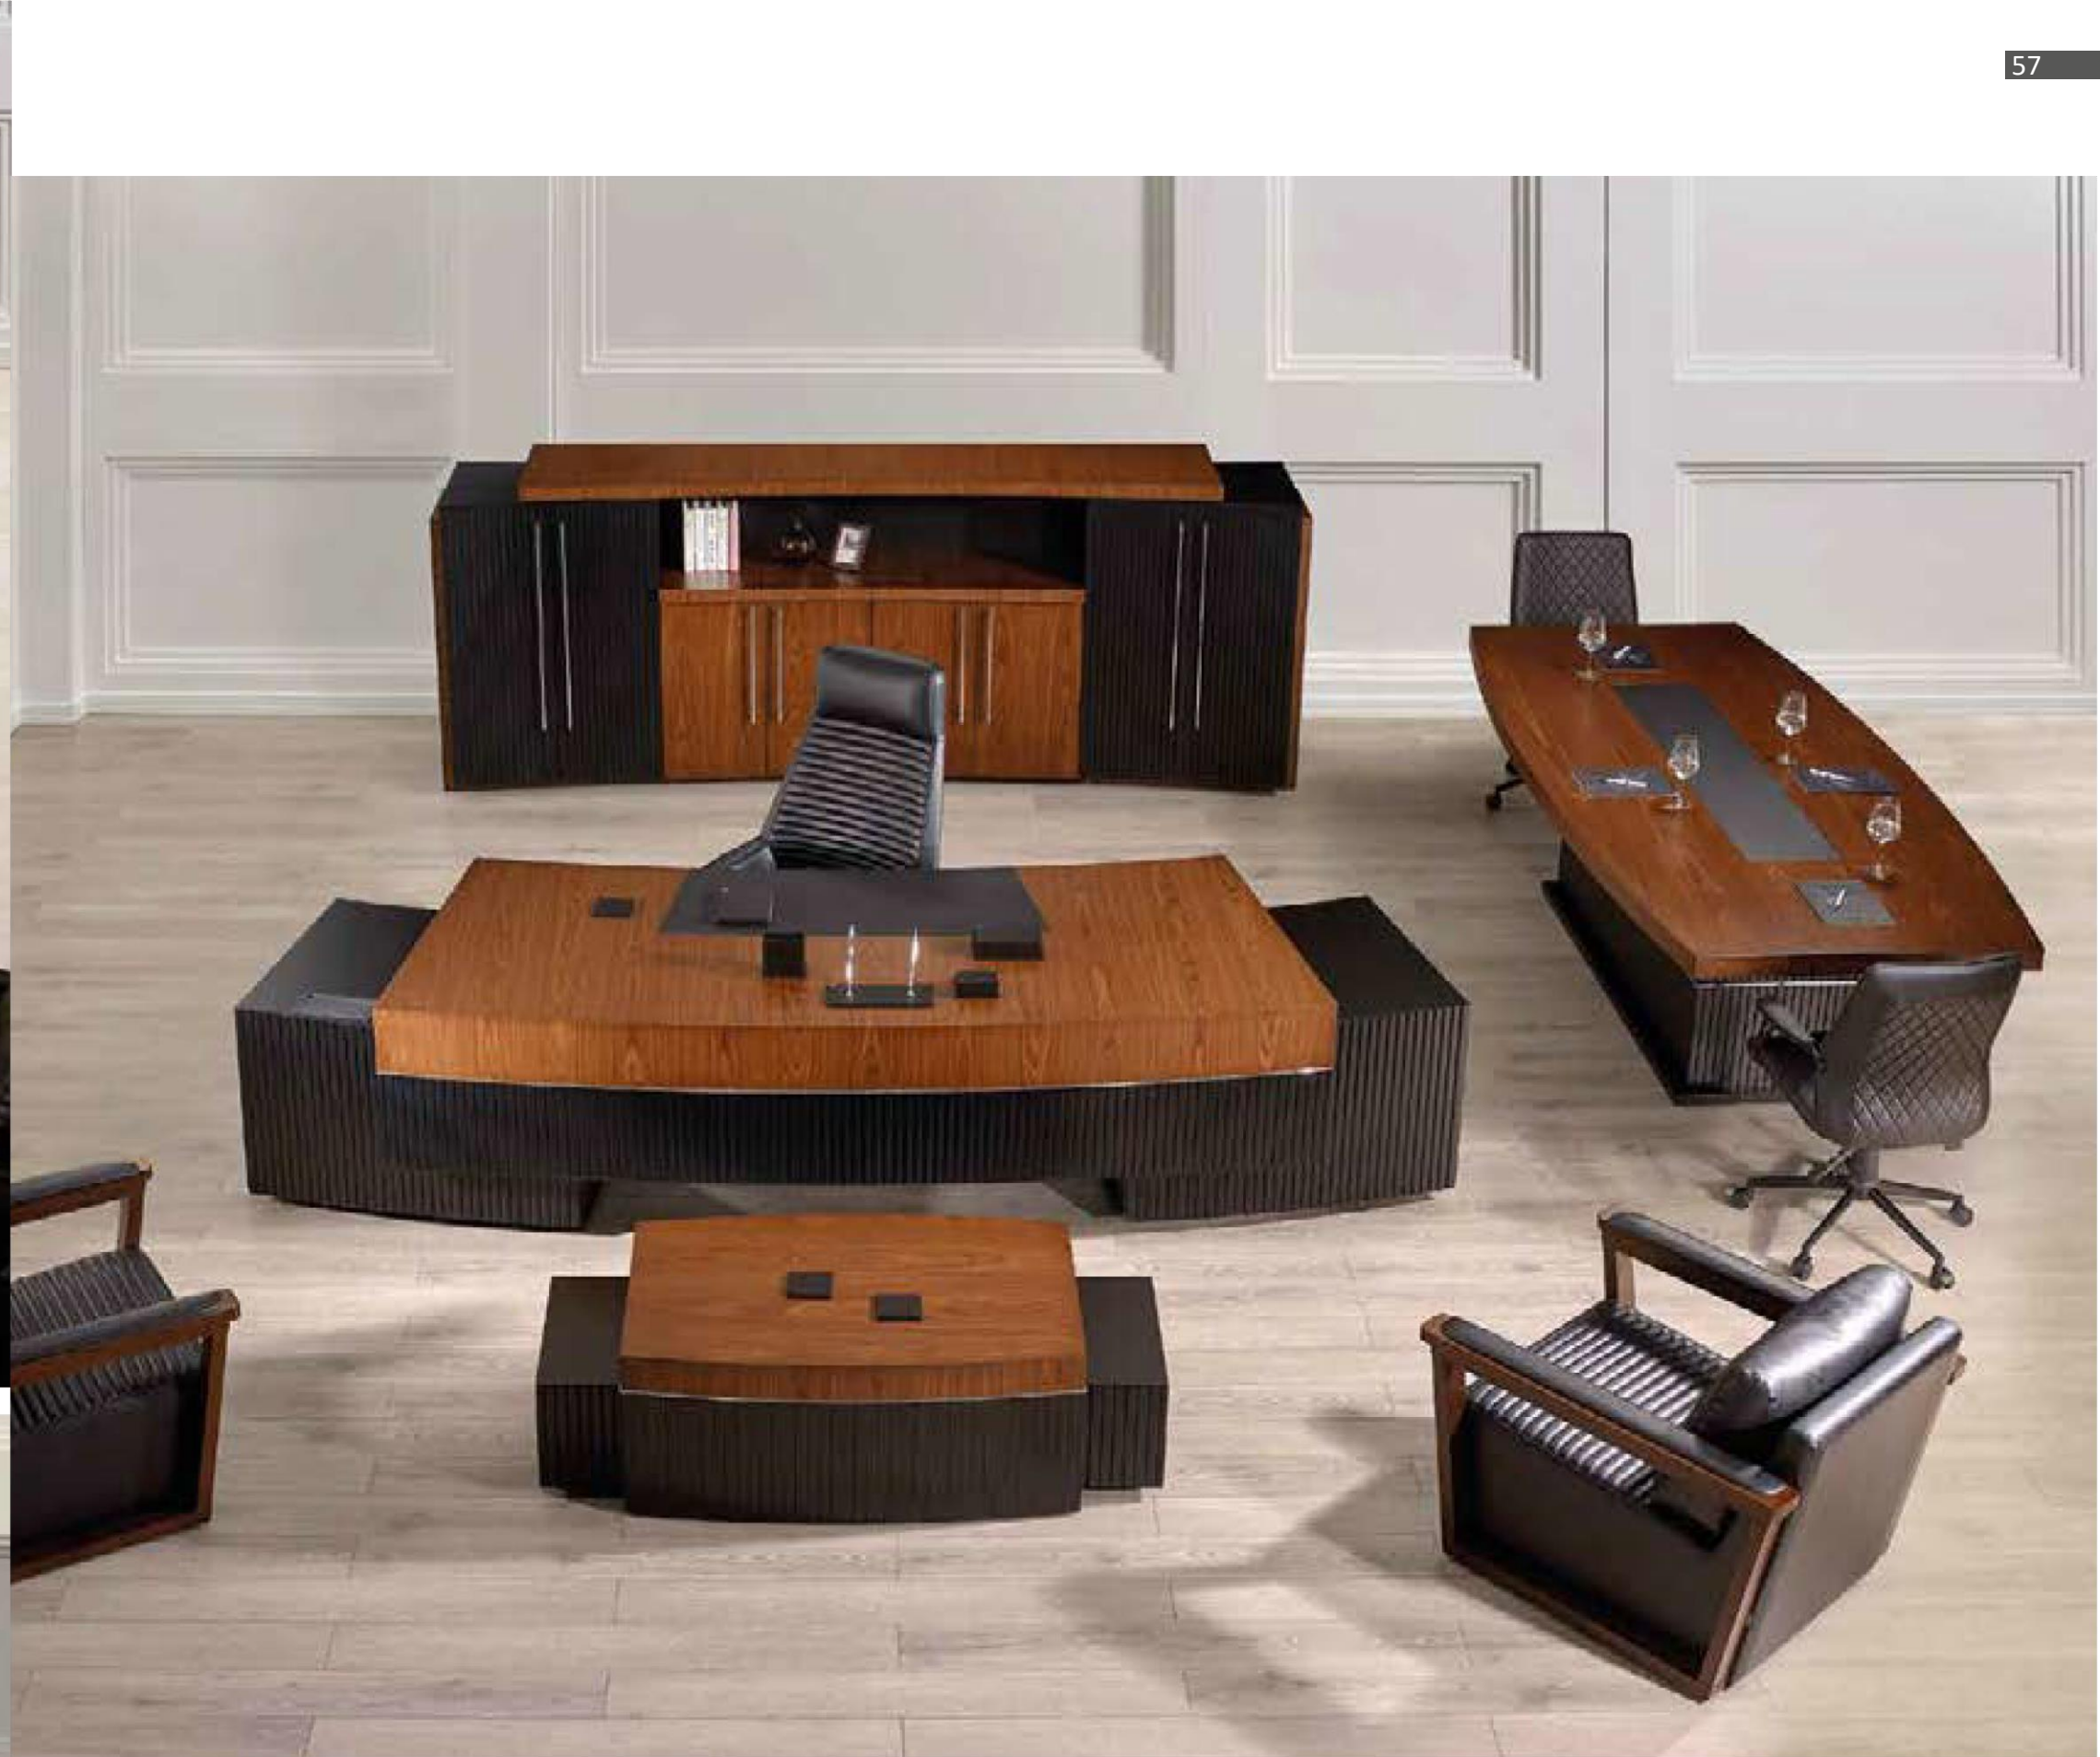

Desk: W:260 / D:110 / H:78

Cabinet: W:255 / D:52 / H:95

Coffee Table: Dia:80 / H:45

Colors:

Walnut/Dark Coffee-Chrome

OMNIA

With its renewed style, OMNIA is now even more stylish.
OMNIA's solid design with extra-large side desks maximizes its drawer capacity.
Three pieced independent coffee table is extremely functional and innovative.