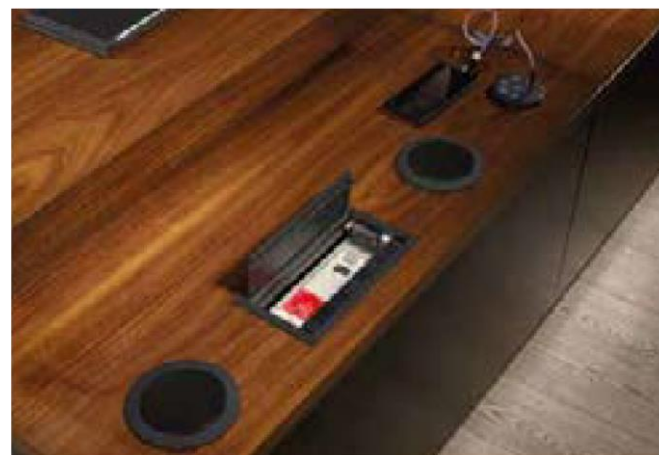

CROWN

Product Code: 0100-V-22

Desk: W:300 / D:210 / H:78 Cabinet: W:267 / D:45 / H:96 Coffee Table: Dia:80 / H:45

Colors: Walnut/Black

DIVA
 Product Code: 0100-V-82
 Black/Walnut

DIVA
 Product Code: 0100-V-083
 White/Antrasit