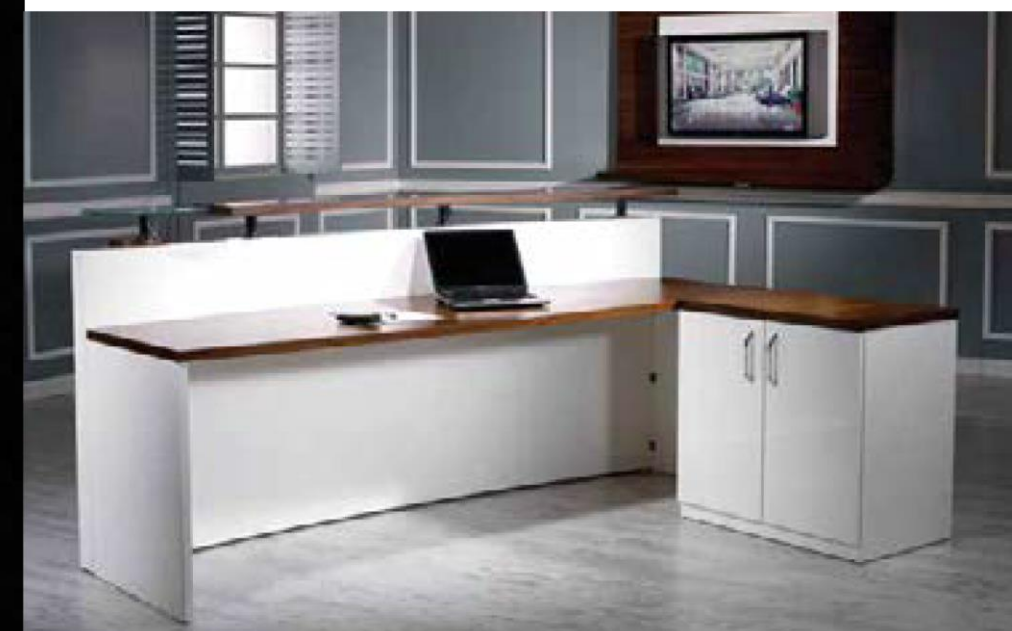

RECEPTION DESKS & WALL UNITS