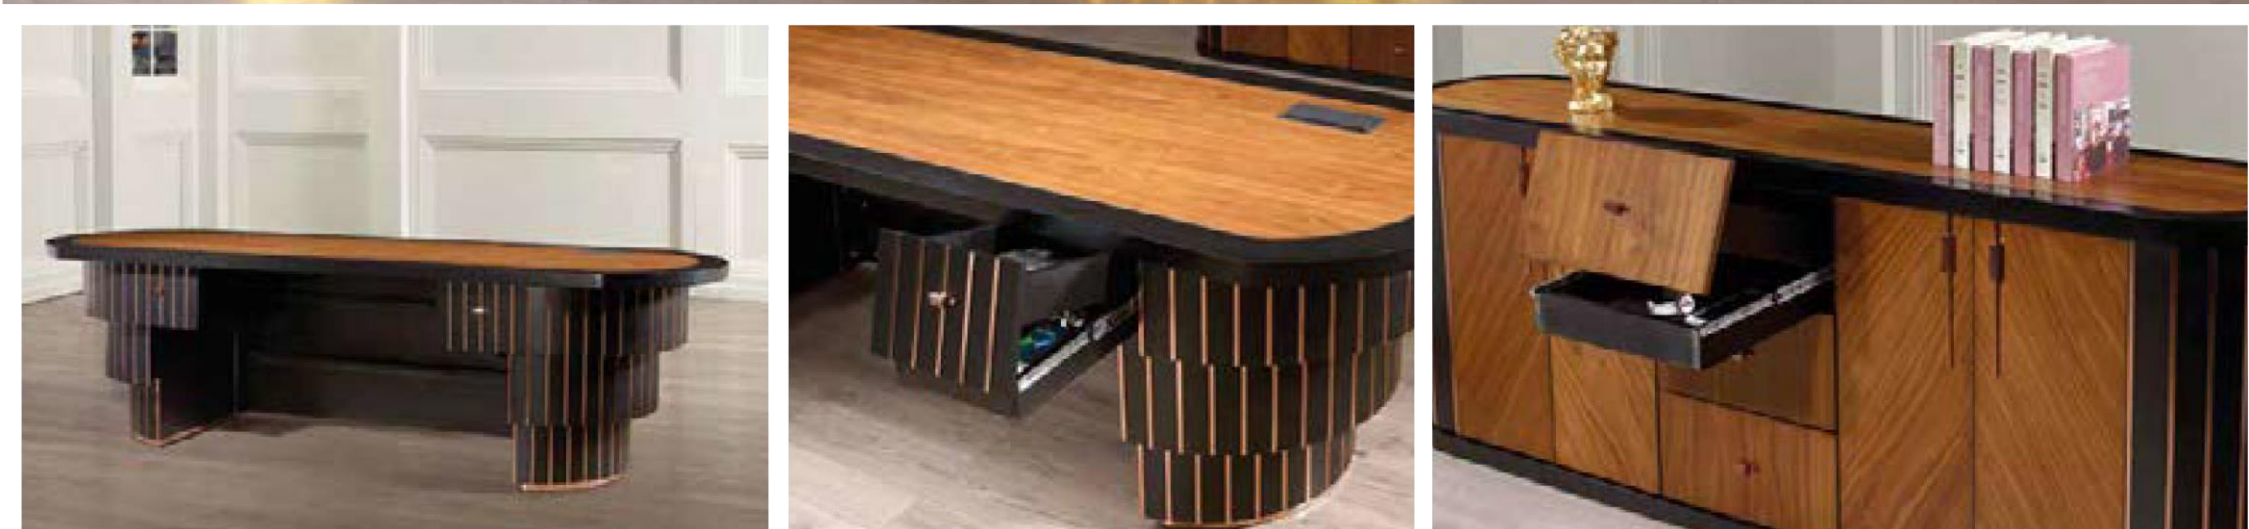

HEX

With the desk designed in a hexagonal form and the whole set adorned with solid wood columns, HEX is an impressive and stylish office desk set. The Natural Oak Veneer and Lacquer painted parts are produced by craftsmanship, and skillfully put together.

ASUS

Product Code: 0100-V-24

Desk: W :280 / D:100 / H: 78 **Cabinet:** W:220 / D:45 / H:90 **Coffee Table:** Dia:80 / W:45

Colors: Walnut/Black-Rose