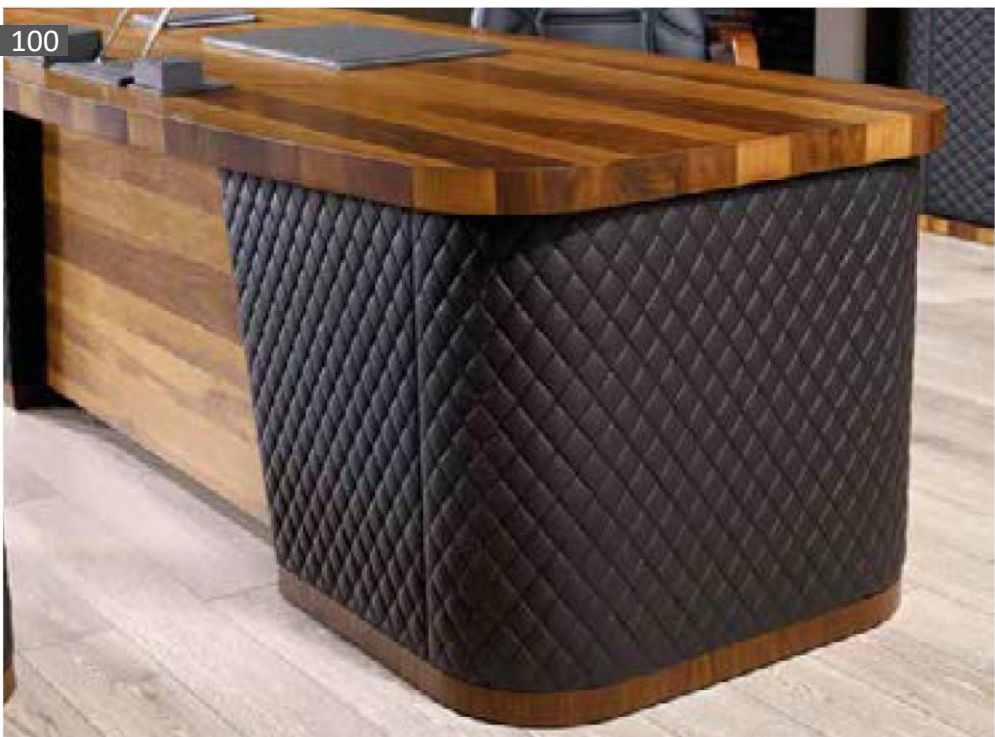

REFERANS

Product Code: 0100-V-21
Parquet Walnut/Black