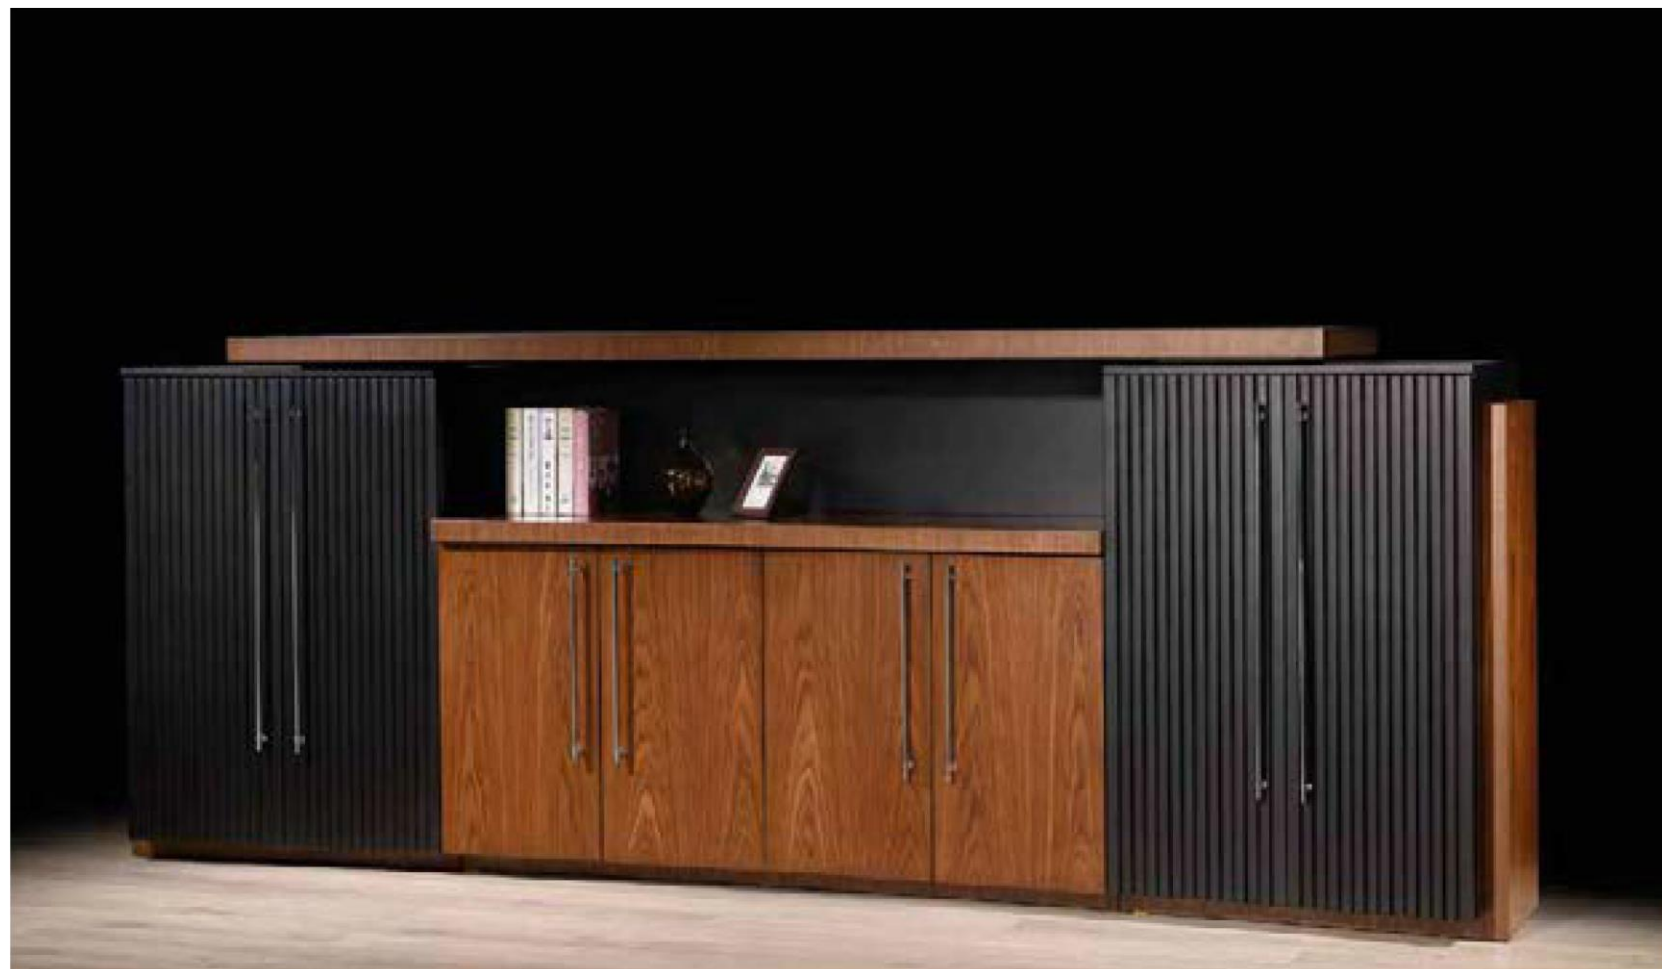

Coffee Table-1: W:110/ D:70/ H:45

Coffee Table-2: W:50/ D:48/ H:32

Colors: Walnut/Black-Chrome

KLAS

This semi-classic avant-garde model of Vizyon Office Furniture is the choice of managers who want a classic touch in their office. KLAS's chrome-plated classic-style legs and the leather surfaces used on the table surface adds elegance and quality to your working space. Apart from American Walnut Veneer, KLAS is available in black, anthracite, and white lacquered colors and offers different cabinet options to suit your office style and needs.