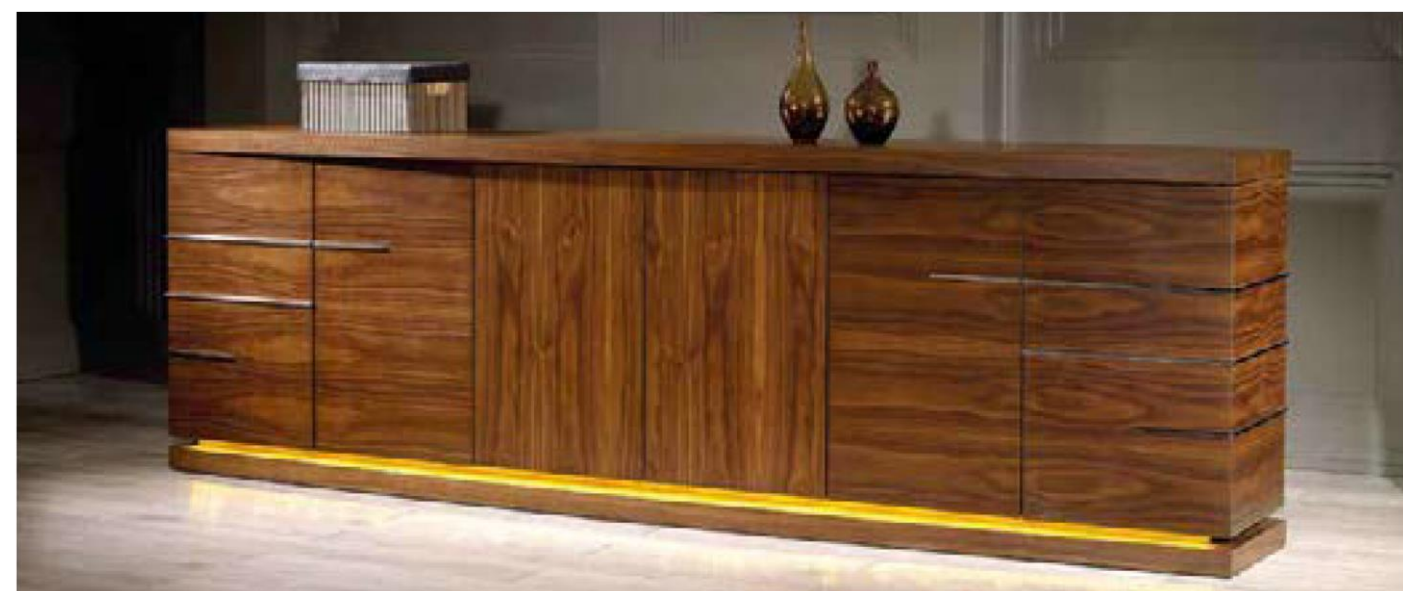

CRAFT

Product Code: 0100-V-01

Desk: W:340 / D:100 / H:78

Cabinet: W:300 / D:50 / H:95

Coffee Table-1: Dia:80 / H:45

Coffee Table-2: Dia:45 / H:55

Colors: Walnut-Chrome, White/Anthracite-Chrome,
Black/Anthracite-Chrome