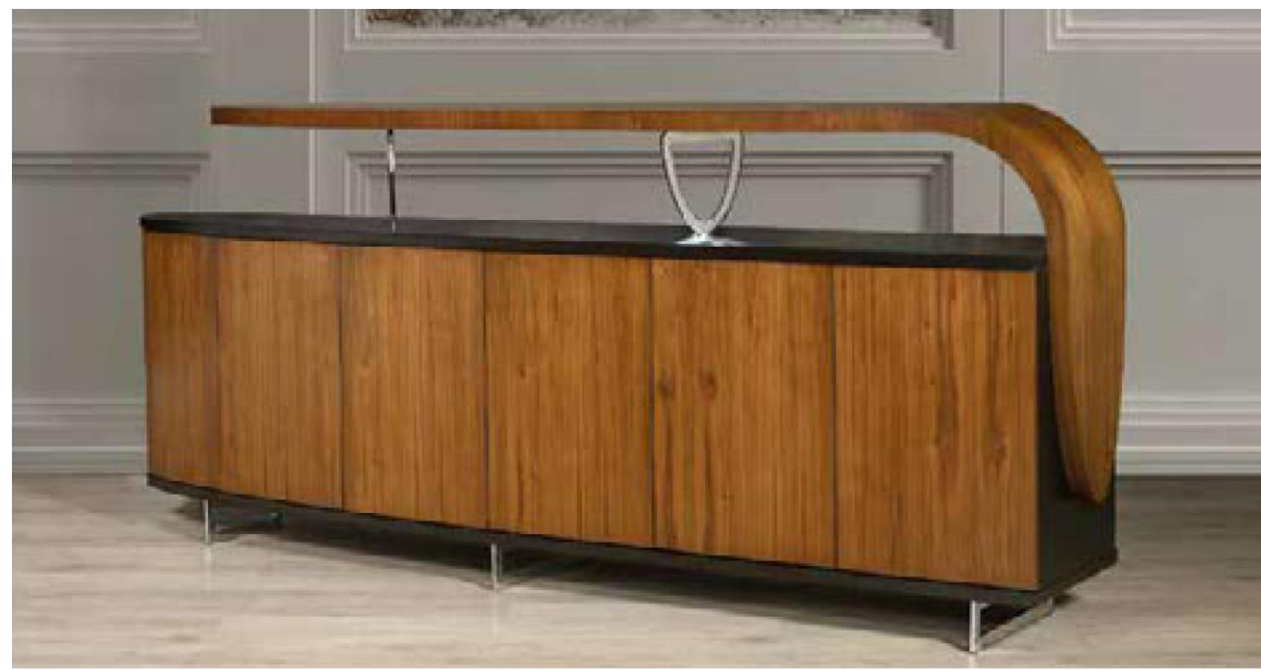

NEW YORK

Product Code: 0100-V-30
Walnut/Black-Chrome

NEW YORK

Product Code: 0100-V-30
Walnut/Black-Chrome