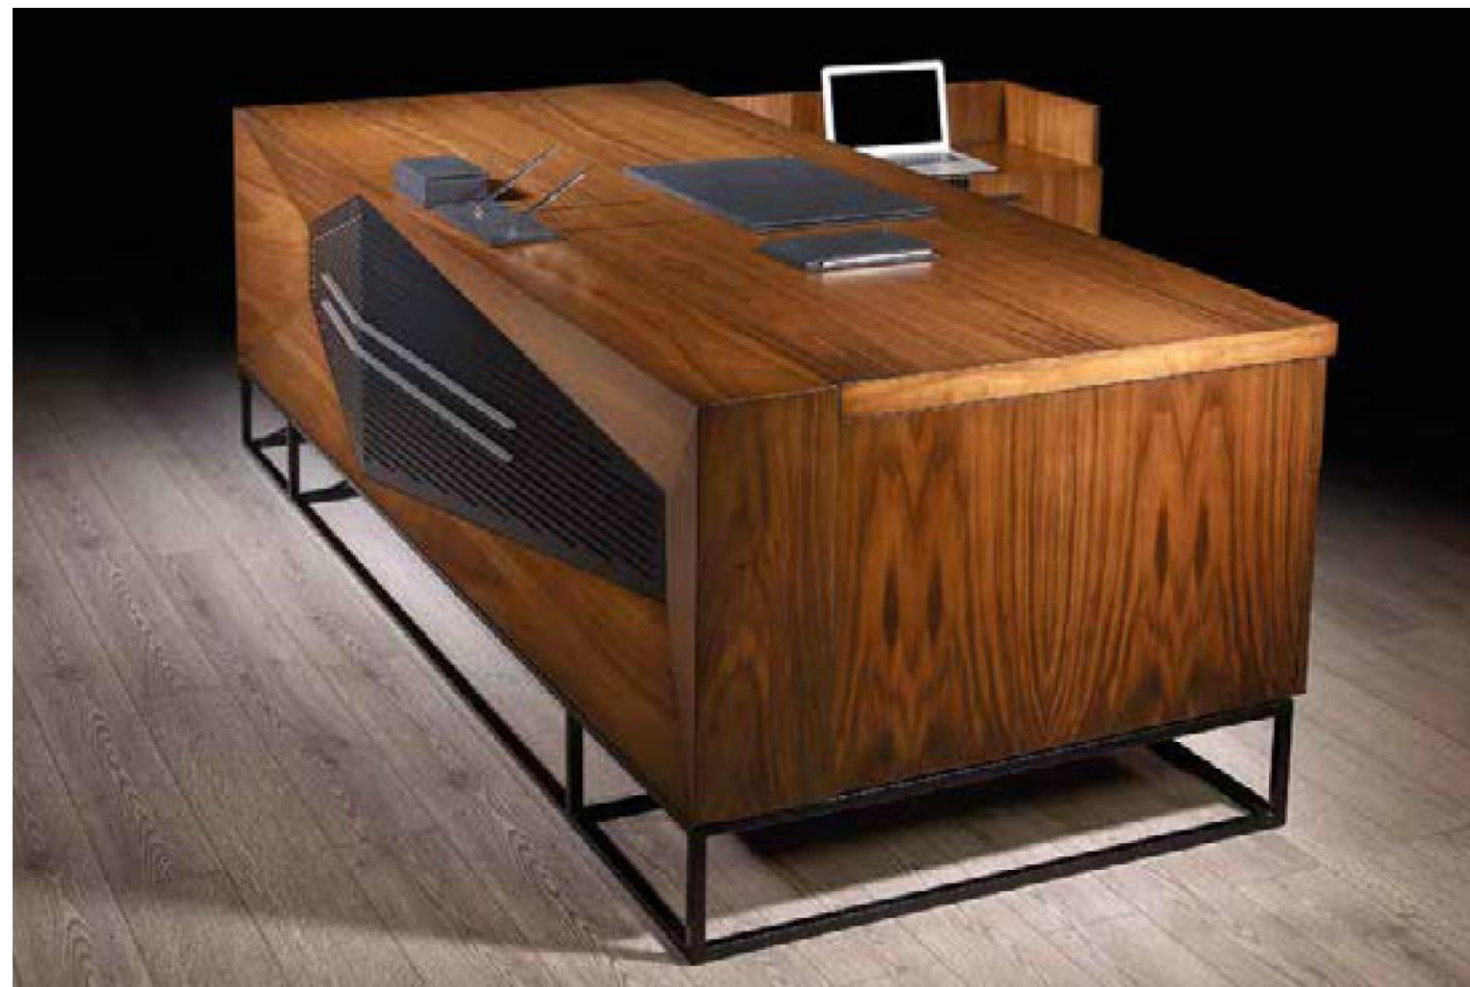

TOKYO

Product Code: 0100-V-32

Desk: W:240 / D:195 / H:78

Cabinet: W:240 / D:45 / H:100

Coffee Table: W:95 / D:60 / H:45

Colors: Walnut/Black-Chrome