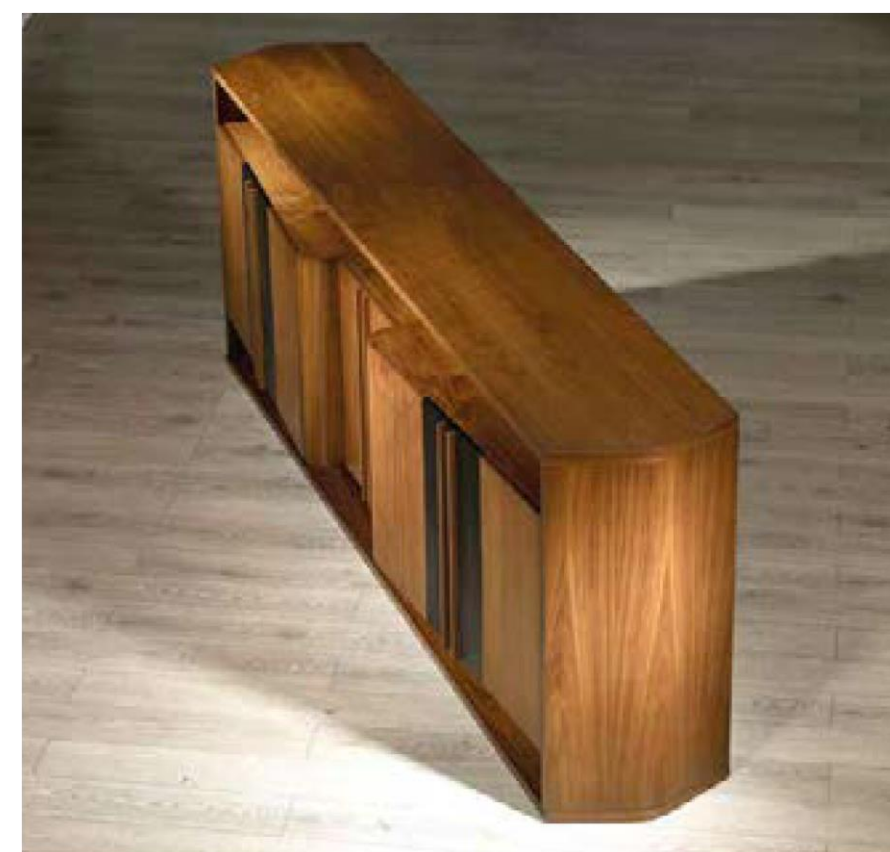

DUBAI

Product Code: 0100-V-31

Desk: W:295 / D:105 / H:78

Cabinet: W:280 / D:56 / H:100

Coffee Table: W:115 / D:60 / H:45

Colors: Walnut/Black-Rose