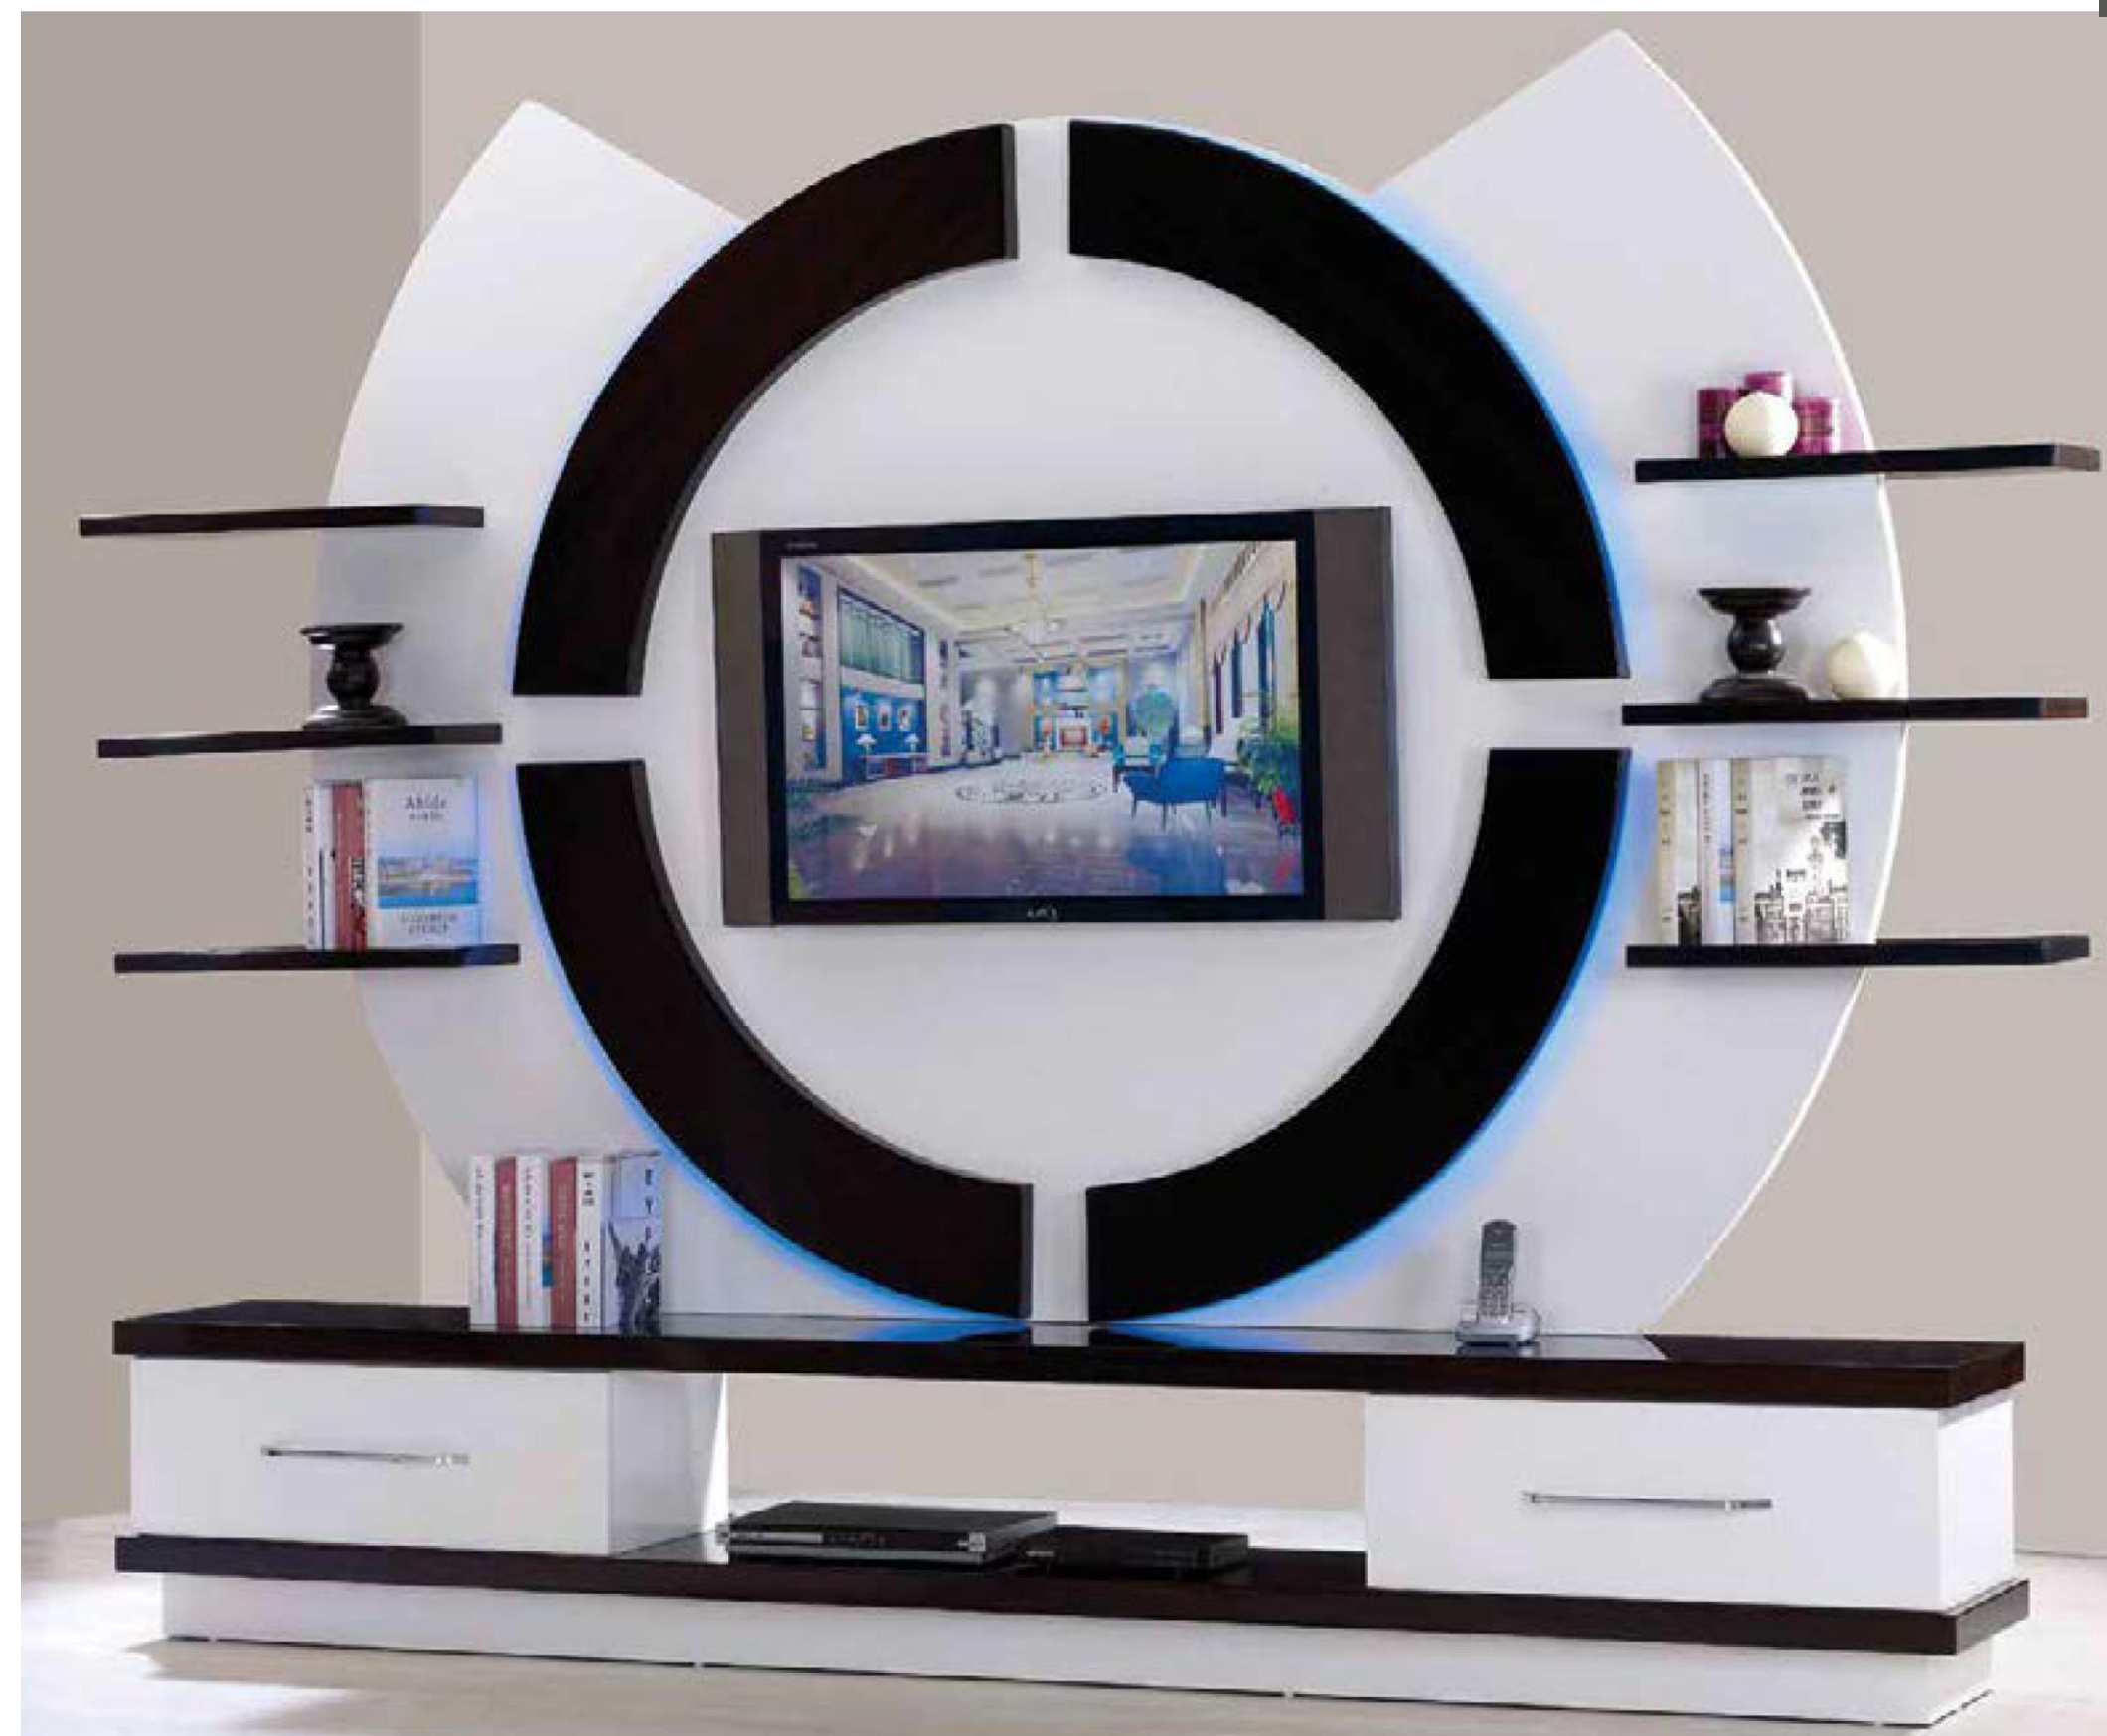

ELIPS

Product Code: 0700-V-02

Dia:170 / H:25

Colors: Walnut / Cappuccino

LYON

Product Code: 0700-V-04

W:170 / D:25 / H:140

Colors: Walnut

CEYSA

Product Code: 0700-V-01

W:278 / D:40 / H:220

Colors: White/Black