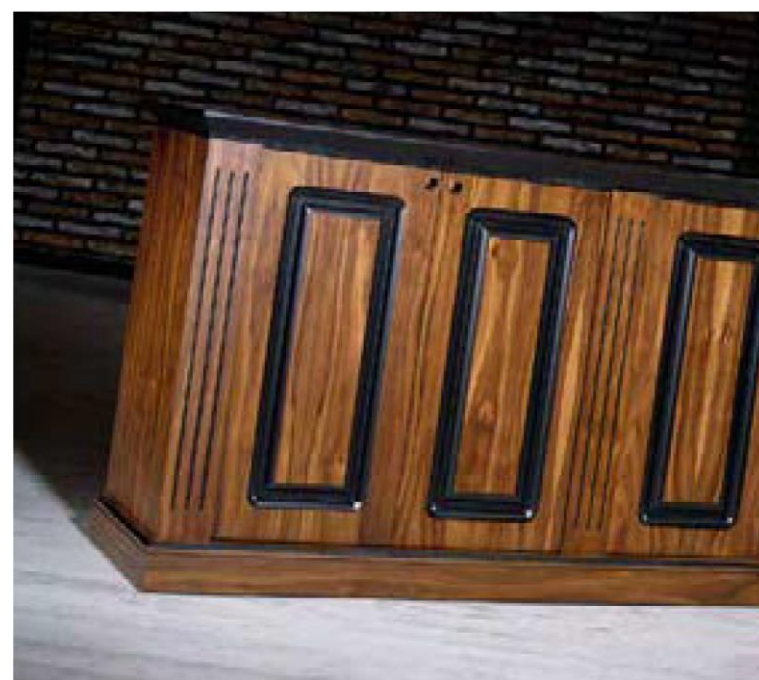

KLAS

Product Code: 0100-V-05
Walnut/Coffee-Chrome

KLAS Black