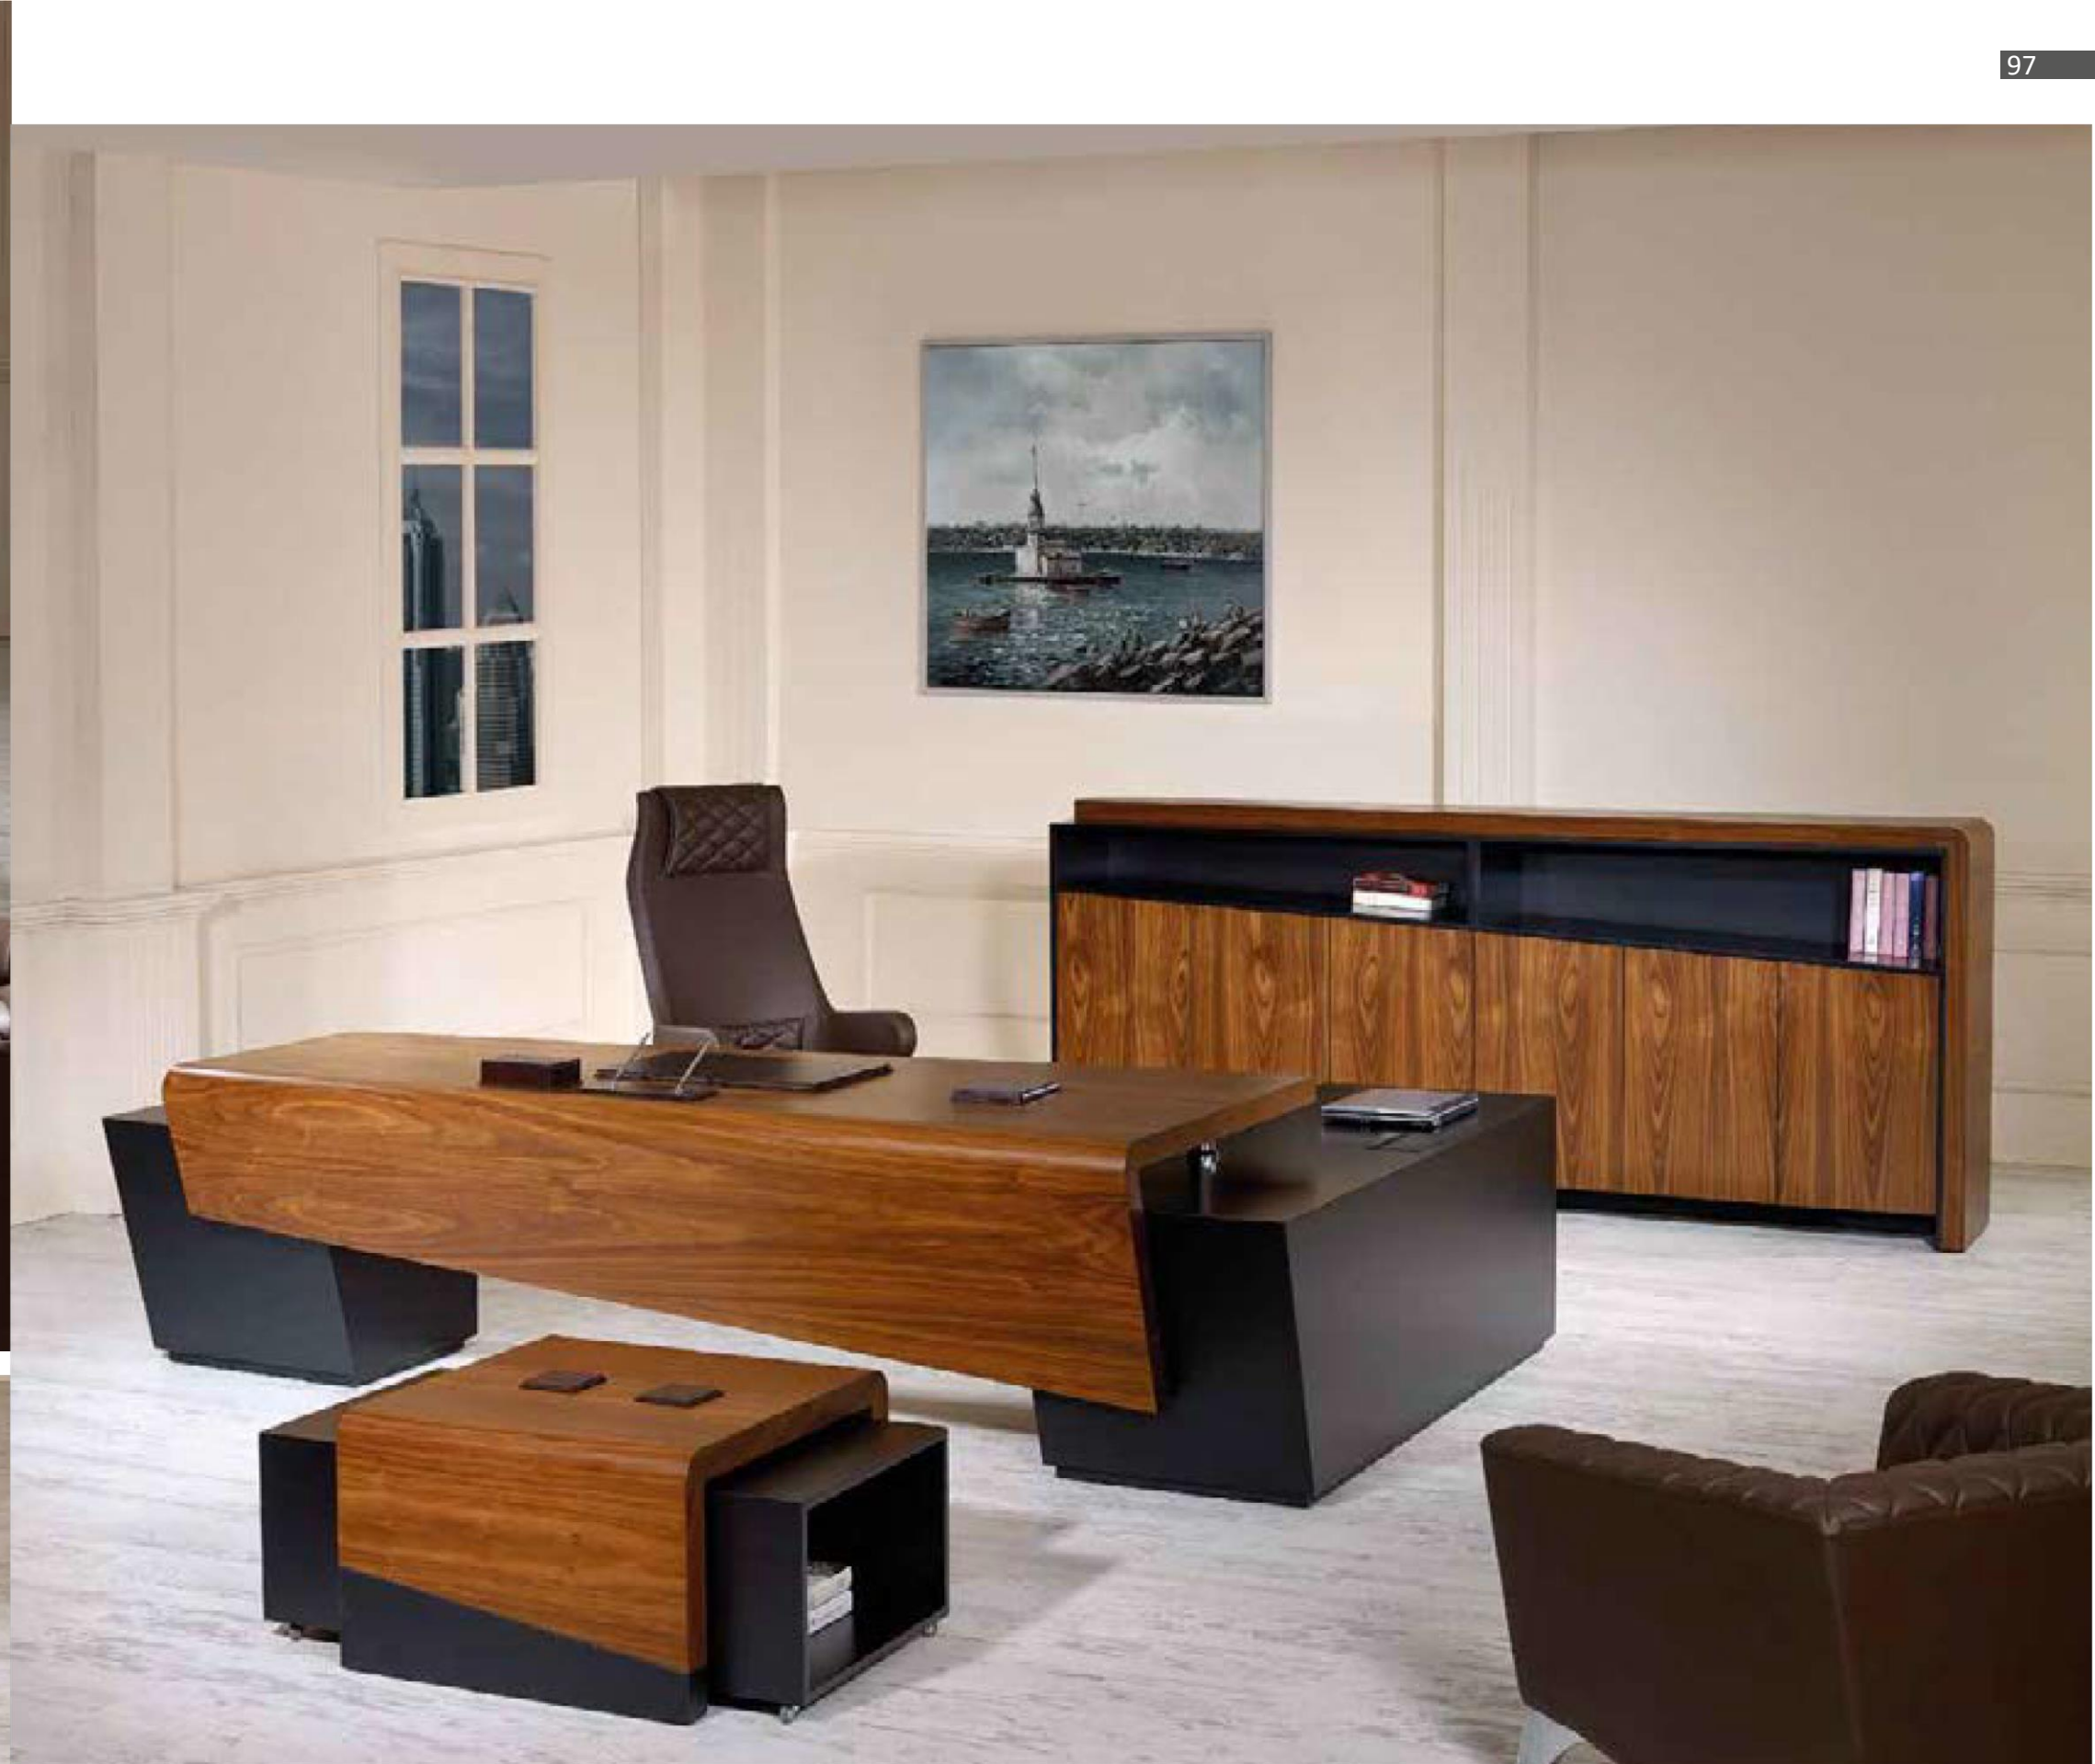

DIVA

Product Code: 0100-V-082

Desk: W:315 / D:200 / H:78

Cabinet: W:270 / D:46 / H:110

Coffee Table: W:110 / D:60 / H:45

Colors: Walnut/Black

GLORY

Product Code: 0100-V-10